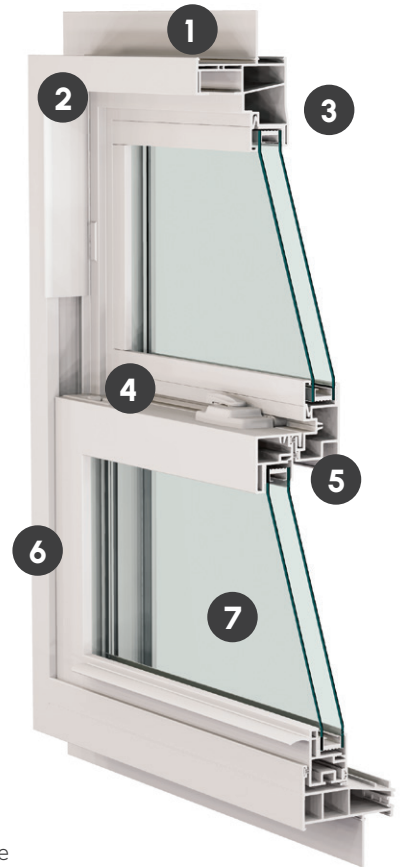

Dependable Performance Never Looked So Good.

1. SIMPLIFIED INSTALLATION

Integral nailing fin for a quick and easy installation.

2. SOLID CONSTRUCTION

Welded frame and sash provide increased strength and easier handling.

3. STREAMLINED DESIGN

Angled exterior complements most architecture.

4. EASY ACCESS

Flush-mount tilt latches release the bottom sash to tilt in for easy cleaning.

5. WEATHER RESISTANT

An overlapping, interlocking meeting rail guards against weather infiltration.

6. LASTING BEAUTY

Premium vinyl is virtually maintenance-free and will not deteriorate over time.

7. EFFICIENCY & COMFORT

Standard 3/4" insulating glass unit with ProSolar® Low-E glass, Argon gas and the Intercept® spacer system.

ADDED SECURITY

Optional window opening control device (WOCD) is available for the Single Hung and Slider.

AAMA® GOLD CERTIFIED

The Builder Collection has earned the AAMA Gold Label, signifying best-in-class durability, weather resistance, and energy efficiency. Learn more at simonton.com/aama-gold.

STRONG WARRANTY

We stand behind the quality and craftsmanship of our windows, offering a strong warranty on vinyl, hardware and the insulating glass unit for added peace of mind. Learn more at simonton.com/warranty.

STYLES*

VINYL COLORS

GRILLE PATTERNS

GRILLE PROFILES

HARDWARE

Visit simonton.com/builder to learn more about the Builder Collection.

*Other Available Styles: Eyebrow, Extended Eyebrow, Half-round, Extended Half-round, Extended Gothic, Quarter-round, Extended Quarter-round, Clipped Corner, Double Clipped, Oval, Full Circle, Hexagon, Octagon, Pentagon, Trapezoid, Right Triangle, and Isosceles Triangle

SIMONTON.COM

IMPRESSIVE INSIDE & OUT

5020 Weston Parkway, Cary, NC 27513 | 1-800-SIMONTON (1-800-746-6686)