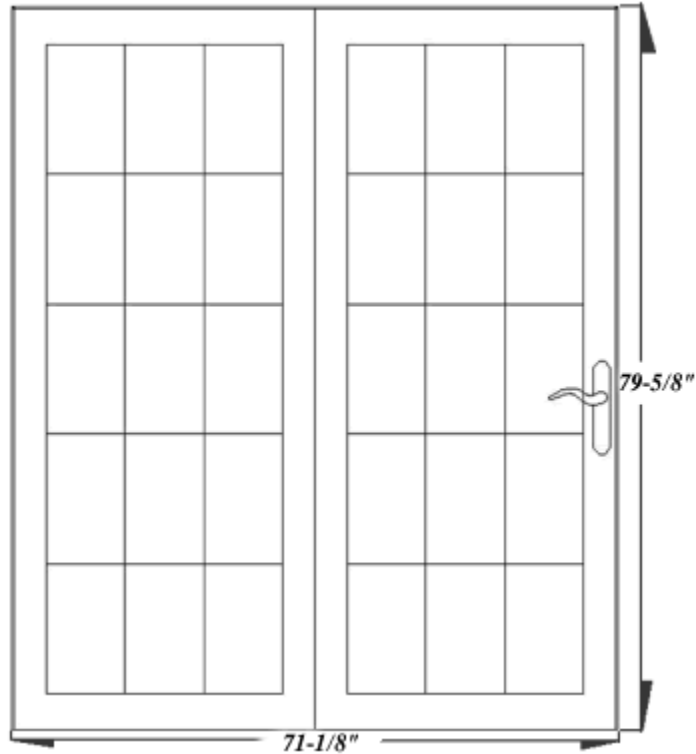

Garden Door

Product A:

Simonton StormBreaker Plus® Vinyl Garden Door

- 71-1/8" x 79-5/8" tip-to-tip
- 1" Insulating Glass Unit w/Warm-edge Spacer System
- PVB/Tempered
- Sealant Glazed
- Specific hardware must be anchored to the opening. Refer to written installation instructions AND to applicable drawings sealed by a Florida professional engineer.